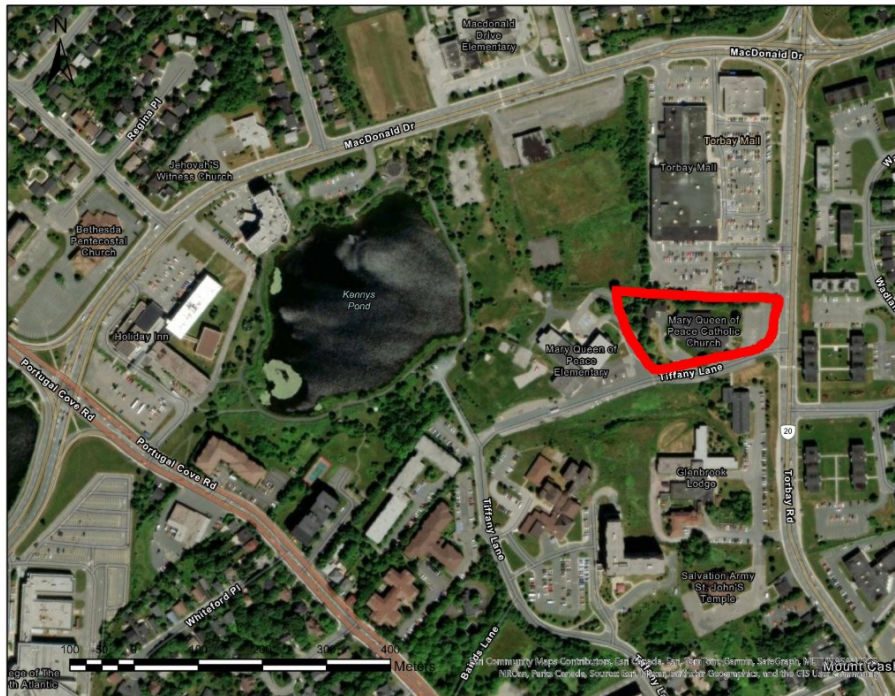

New Masjid:

The Muslim Association of Newfoundland and Labrador has acquired a new facility for a new mosque. It previously served as the iconic Mary Queen of Peace Church at 135 Torbay Road and is situated on a large property of 2.5 acres. It is accessible through public transportation and is also at the center of a well-known residential and commercial hub. The total built-in area of this property is roughly 22,000 square feet. It can accommodate a large congregation and is highly suitable to cater to the spiritual needs of the growing Muslim population in the St. John's area.